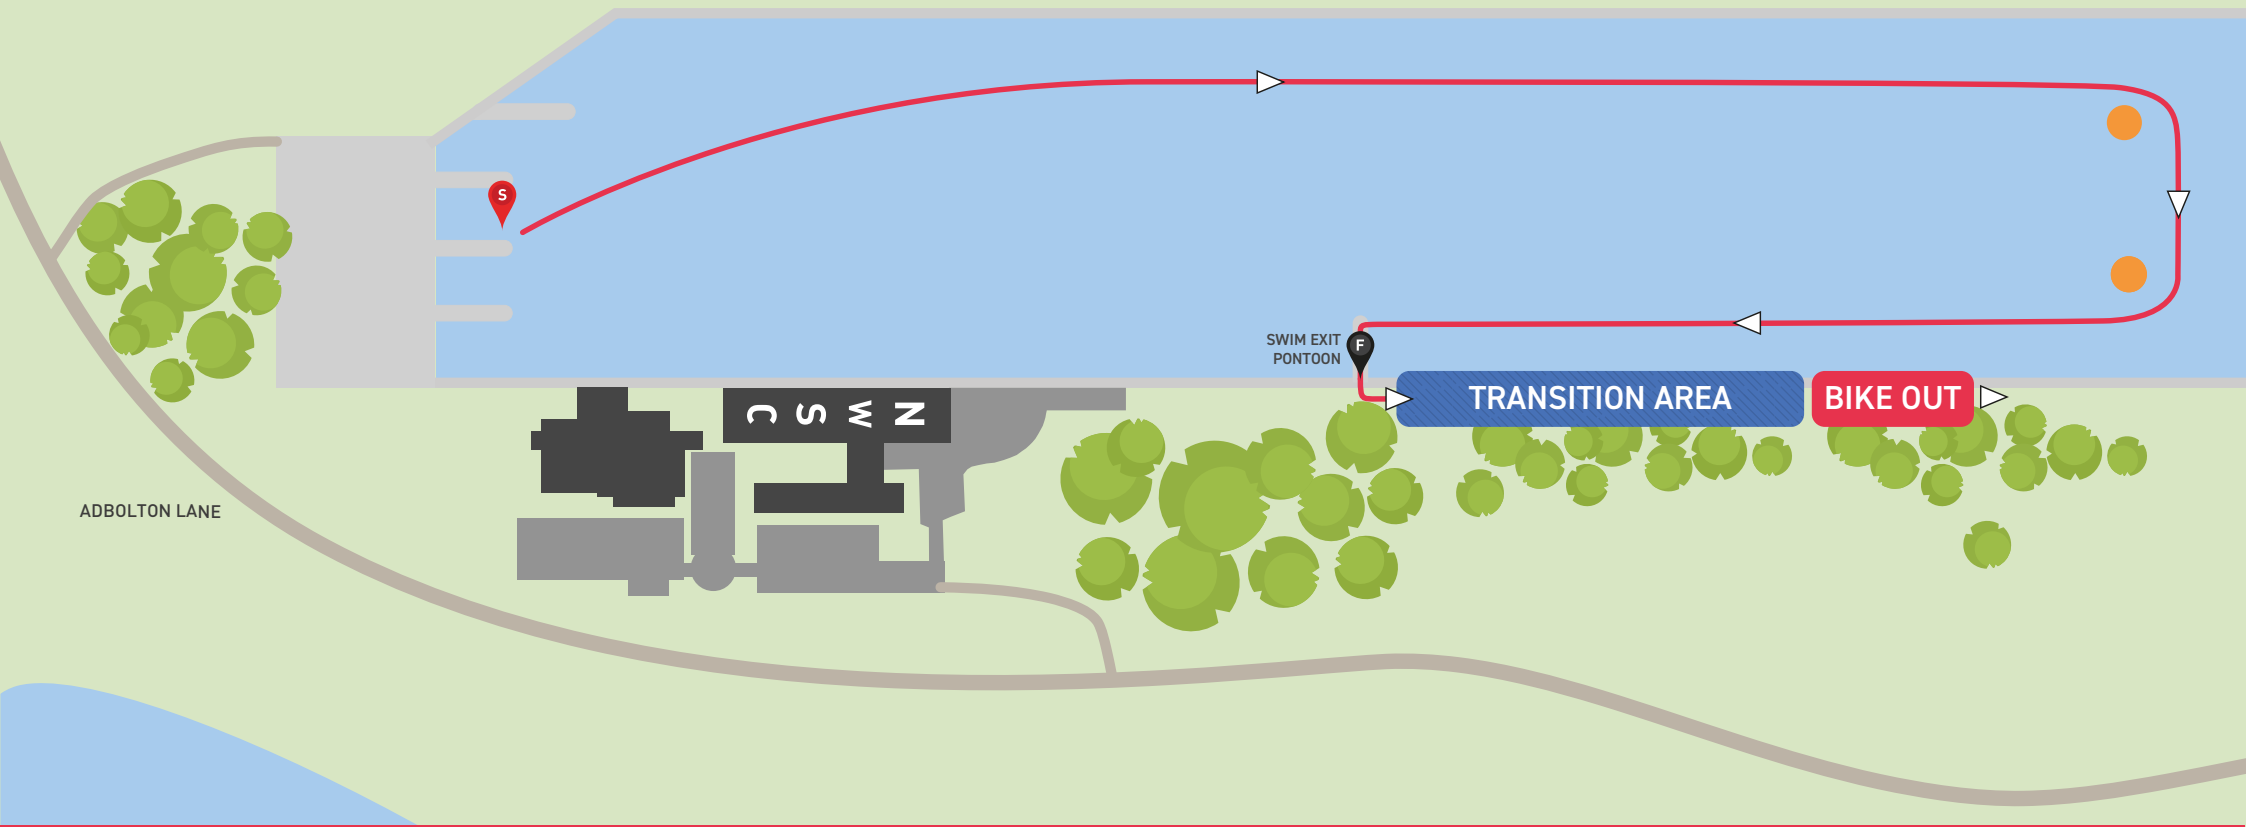

**KEY**

**START & FINISH**

# SWIM COURSE MAP

COURSE DISTANCE: 1.2 miles

Please note map is representative only and may be updated during the build up to race day.

BROUGHT TO YOU BY

EVENTS