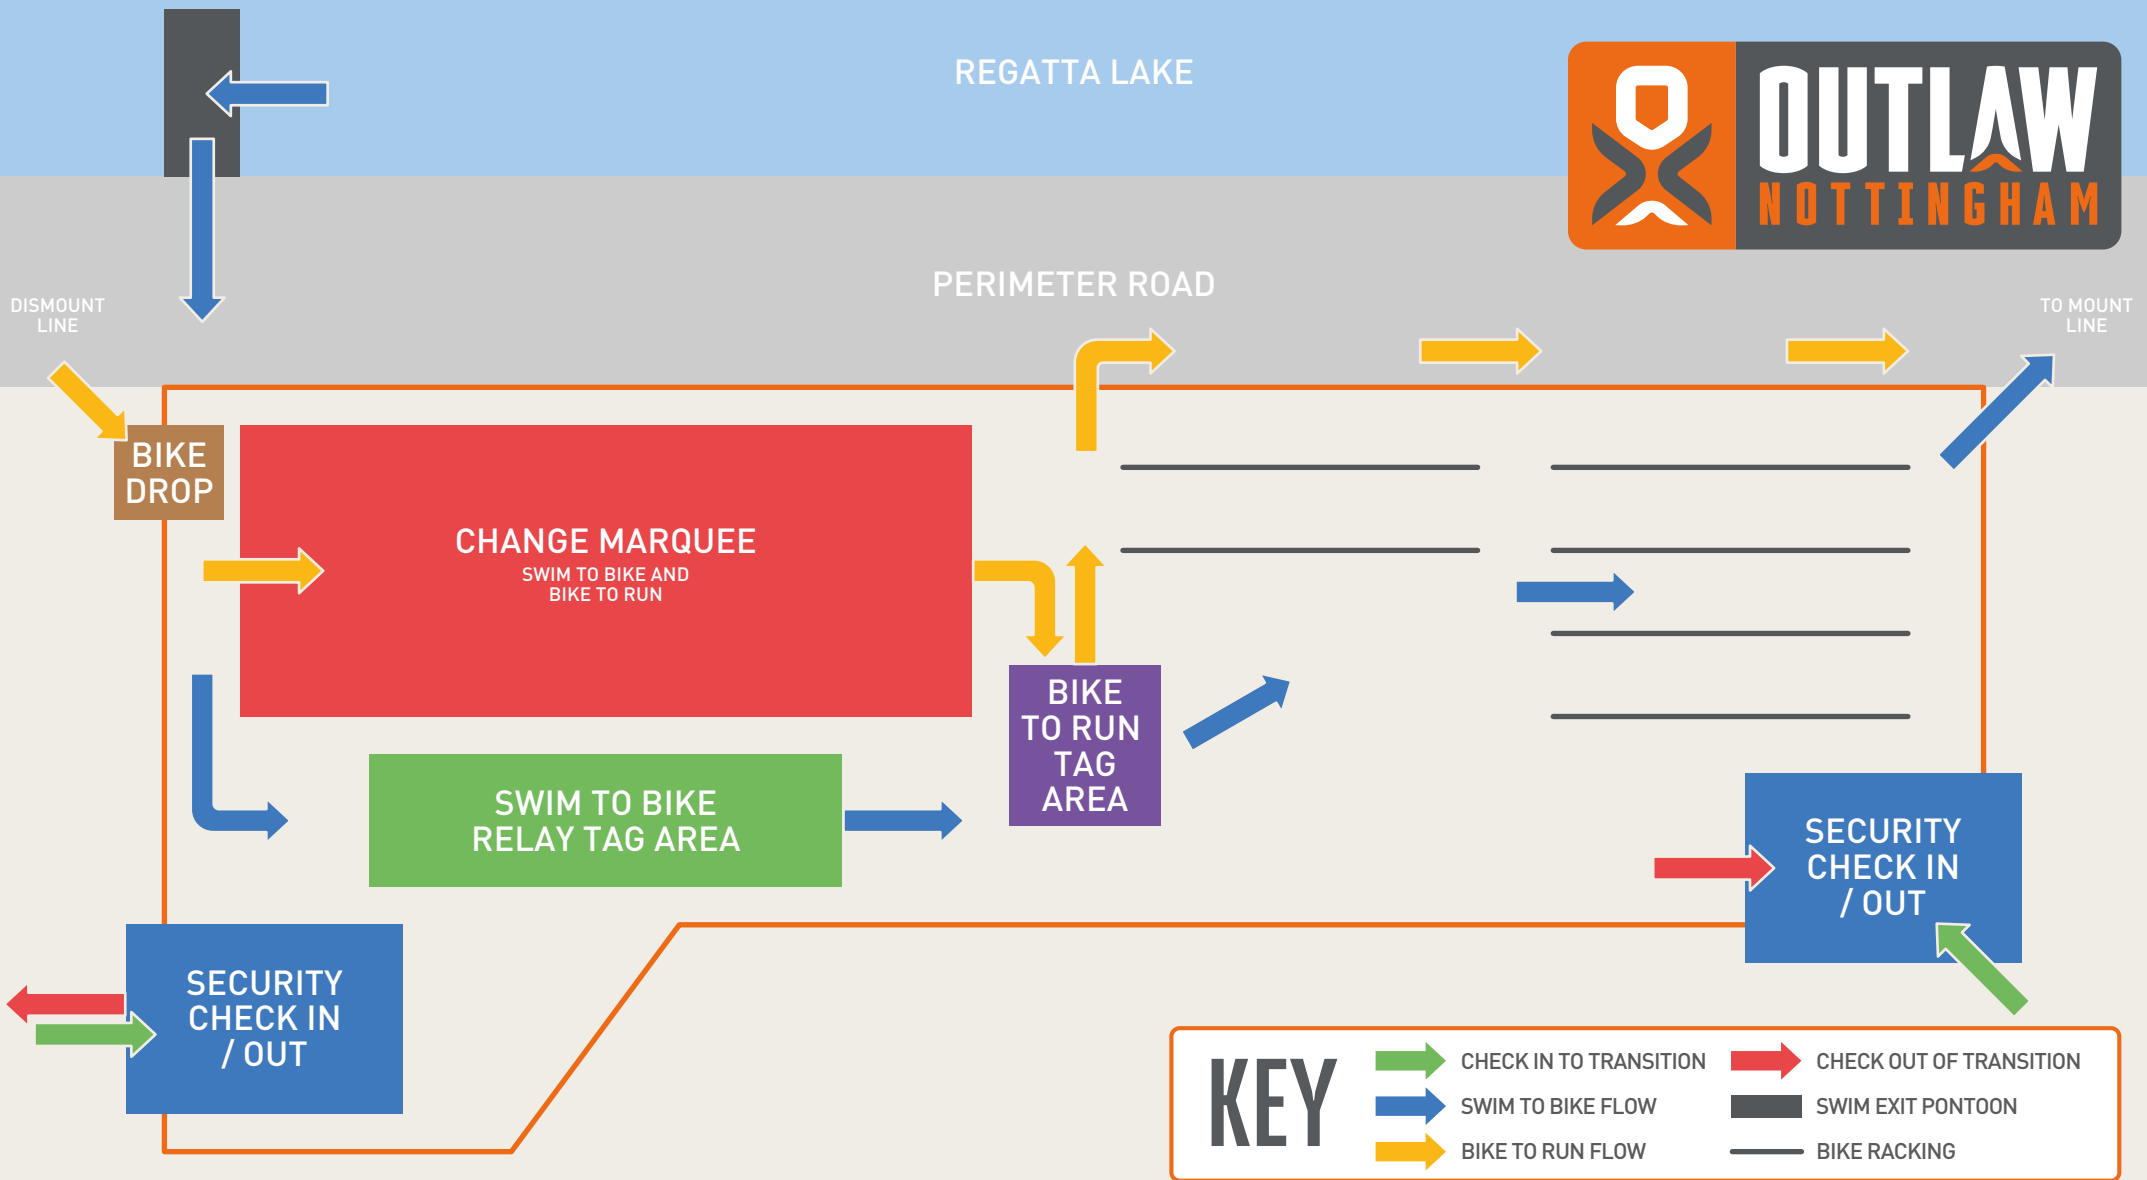

SWIM TO BIKE AND BIKE TO RUN

SECURITY CHECK IN / OUT

SECURITY CHECK IN / OUT

KEY

- CHECK IN TO TRANSITION
- SWIM TO BIKE FLOW
- BIKE TO RUN FLOW
- CHECK OUT OF TRANSITION
- SWIM EXIT PONTOON
- BIKE RACKING

SUNDAY TRANSITION FLOW – INDIVIDUAL ATHLETES

TO PASS THROUGH SECURITY CHECK IN YOU WILL NEED TO BE WEARING YOUR OUTLAW SECURITY WRISTBAND AND HAVE YOUR BIKE SECURITY STICKER ATTACHED TO YOUR BIKE FRAME.

Please note map is not to scale.

BROUGHT TO YOU BY

REGATTA LAKE

PERIMETER ROAD

DISMOUNT LINE

TO MOUNT LINE

SUNDAY TRANSITION FLOW – RELAY TEAMS

TO PASS THROUGH SECURITY CHECK IN YOU WILL NEED TO BE WEARING YOUR OUTLAW SECURITY WRISTBAND AND HAVE YOUR BIKE SECURITY STICKER ATTACHED TO YOUR BIKE FRAME.

Please note map is not to scale.

BROUGHT TO YOU BY