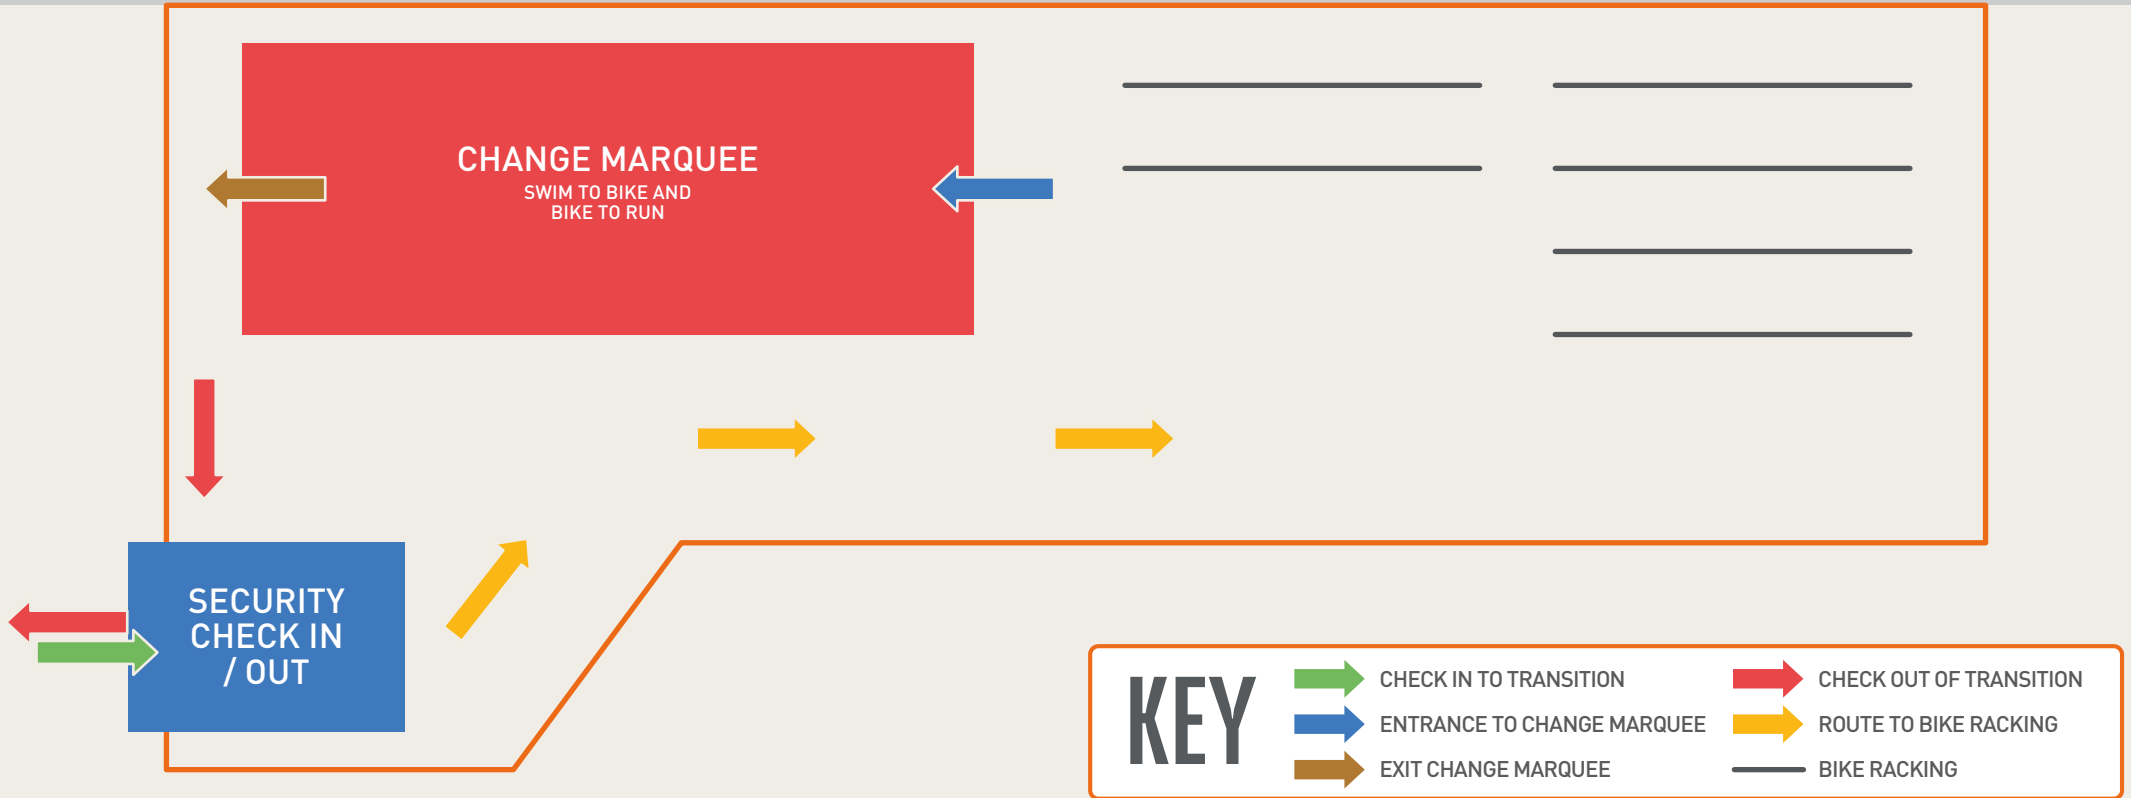

REGATTA LAKE

PERIMETER ROAD

SATURDAY TRANSITION CHECK IN

TO PASS THROUGH SECURITY CHECK IN YOU WILL NEED TO BE WEARING YOUR OUTLAW SECURITY WRISTBAND AND HAVE YOUR BIKE SECURITY STICKER ATTACHED TO YOUR BIKE FRAME.

Please note map is not to scale.

BROUGHT TO YOU BY

REGATTA LAKE

PERIMETER ROAD

DISMOUNT LINE

TO MOUNT LINE

BIKE DROP

CHANGE MARQUEE

SWIM TO BIKE AND BIKE TO RUN

SECURITY CHECK IN / OUT

SECURITY CHECK IN / OUT

KEY

- CHECK IN TO TRANSITION
- SWIM TO BIKE FLOW
- BIKE TO RUN FLOW
- CHECK OUT OF TRANSITION
- SWIM EXIT PONTOON
- BIKE RACKING

Please note map is not to scale.

BROUGHT TO YOU BY

REGATTA LAKE

PERIMETER ROAD

DISMOUNT LINE

TO MOUNT LINE

SUNDAY TRANSITION FLOW – RELAY TEAMS

TO PASS THROUGH SECURITY CHECK IN YOU WILL NEED TO BE WEARING YOUR OUTLAW SECURITY WRISTBAND AND HAVE YOUR BIKE SECURITY STICKER ATTACHED TO YOUR BIKE FRAME.