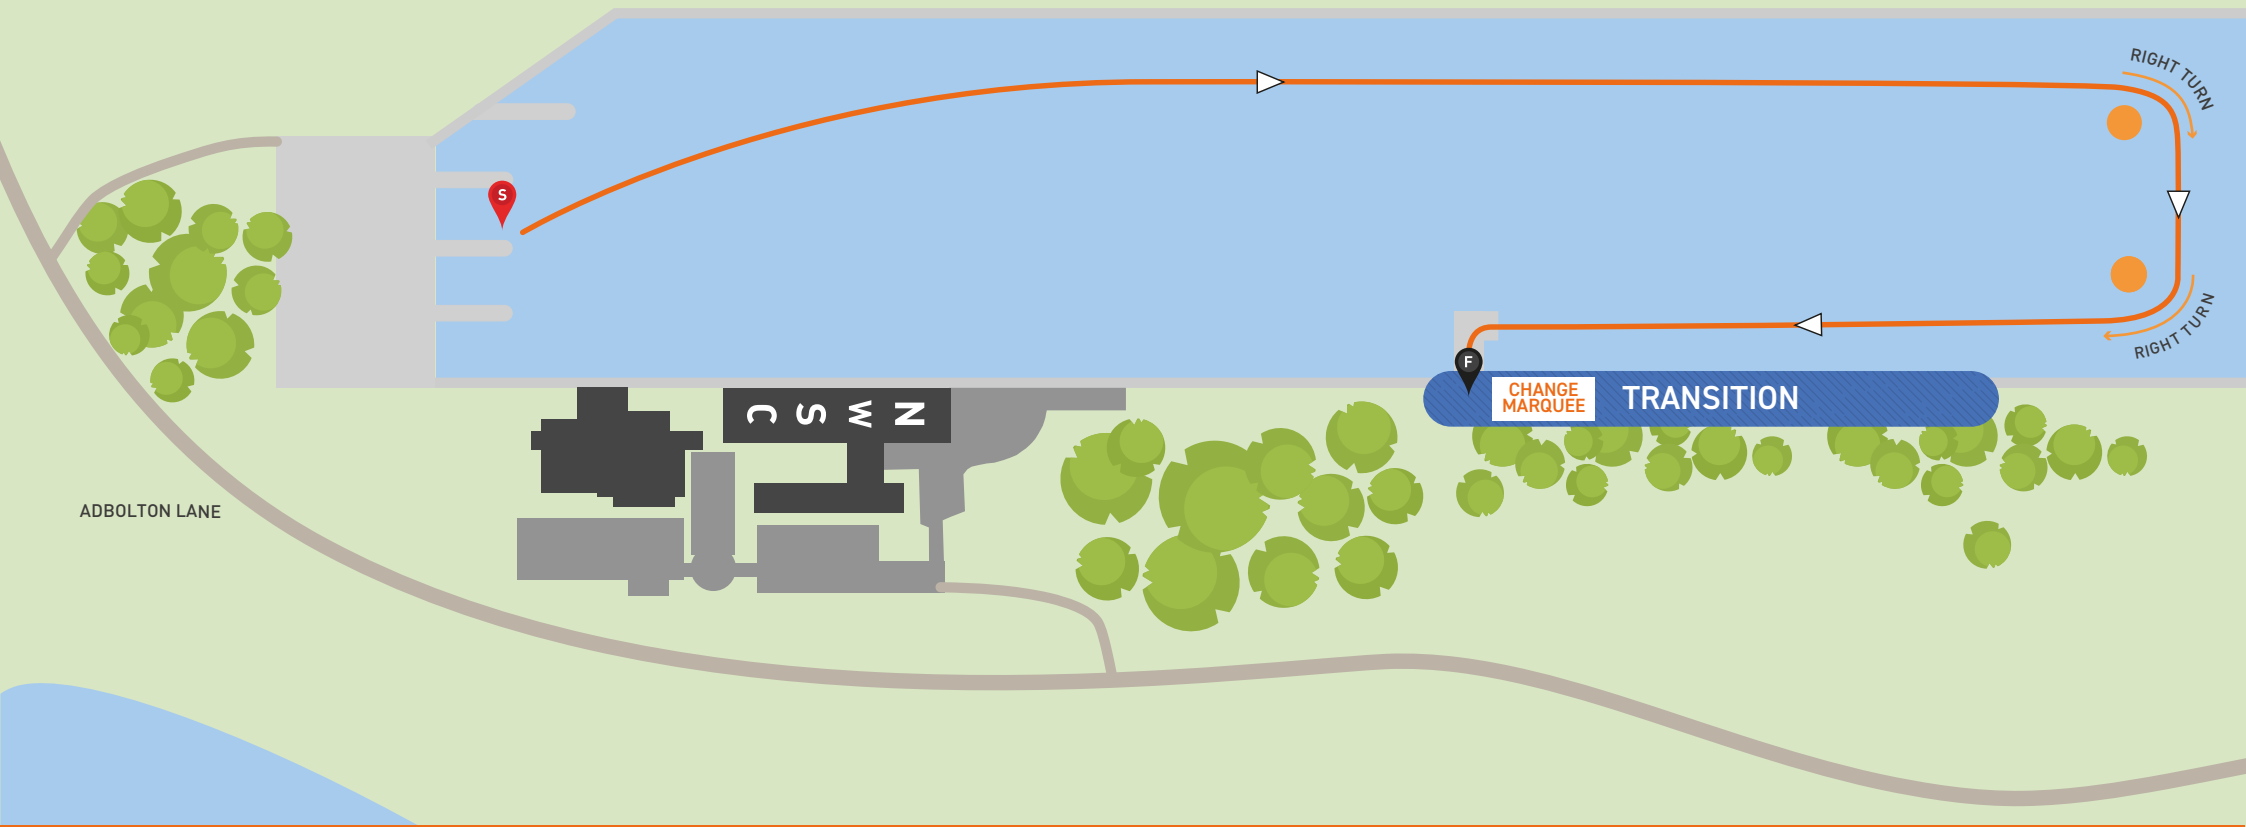

KEY

START & FINISH

SWIM COURSE MAP

ONE LAP SWIM - 2.4 miles

Please note map is representative only and may be updated during the build up to race day.

BROUGHT TO YOU BY