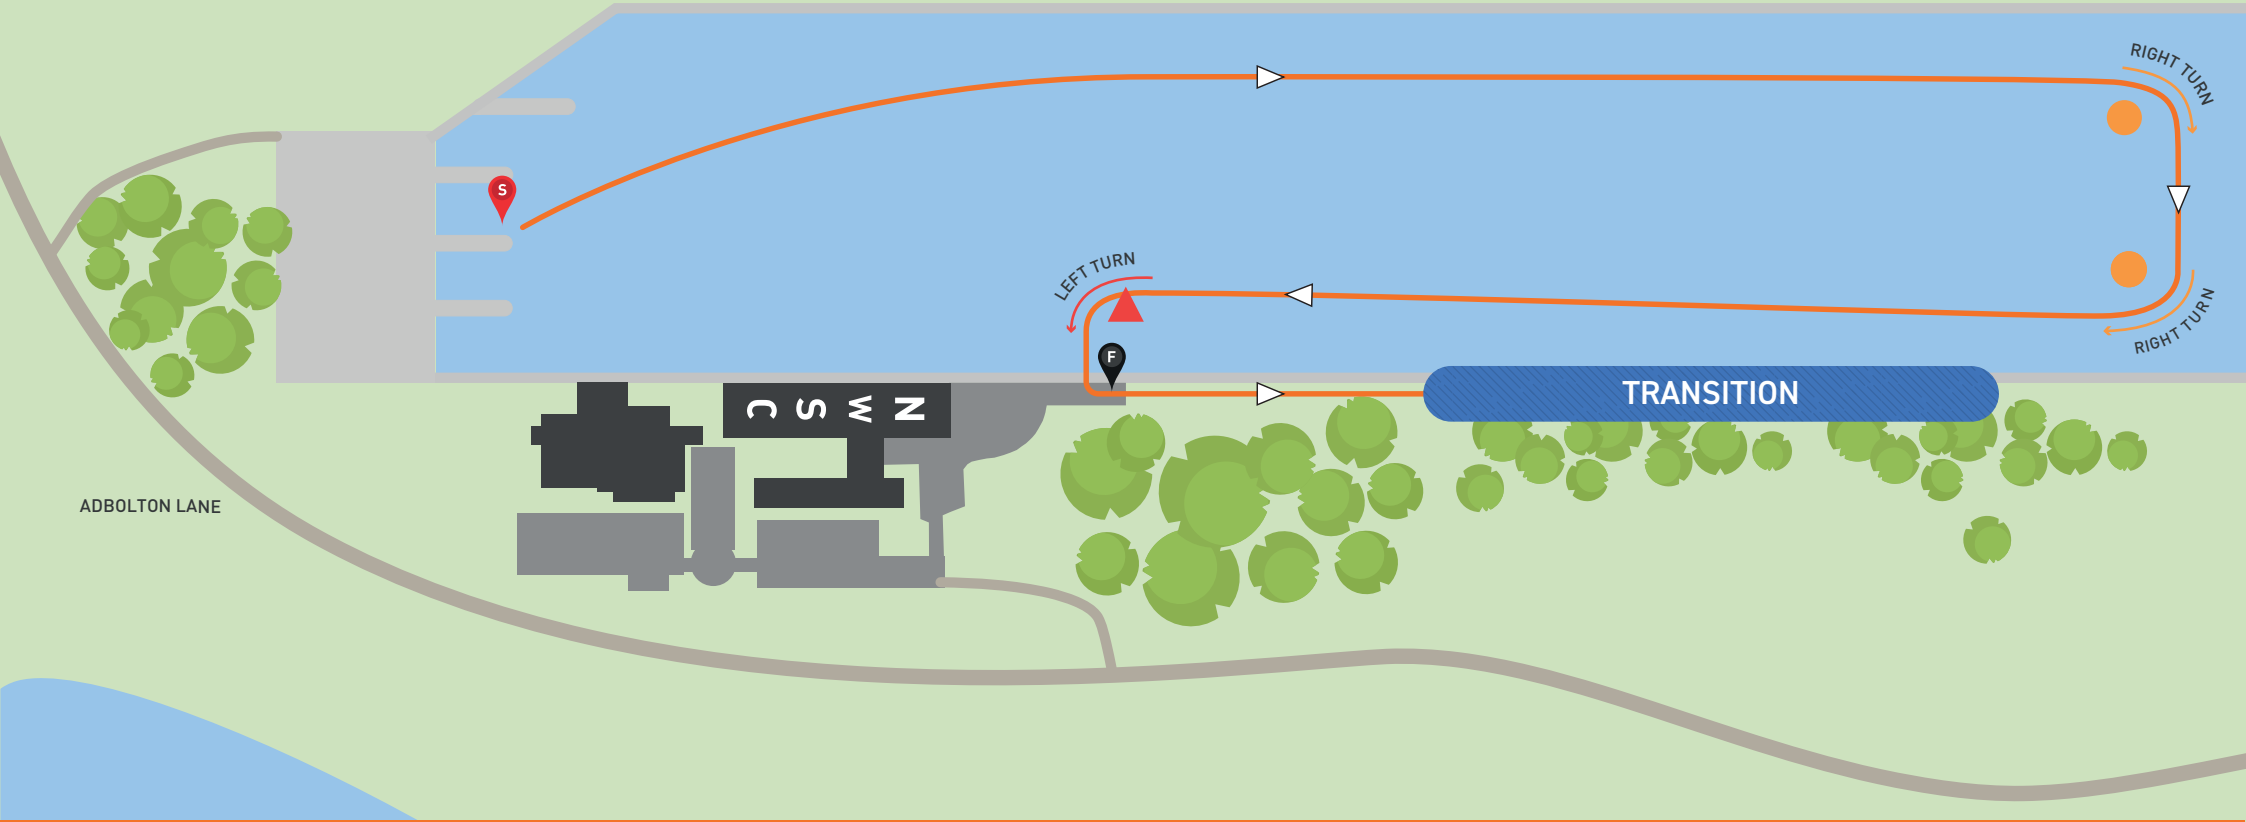

**KEY**

**START & FINISH**

# SWIM COURSE MAP

ONE LAP SWIM - 2.4 miles

Please note map is representative only and may be updated during the build up to race day.

BROUGHT TO YOU BY

EVENTS